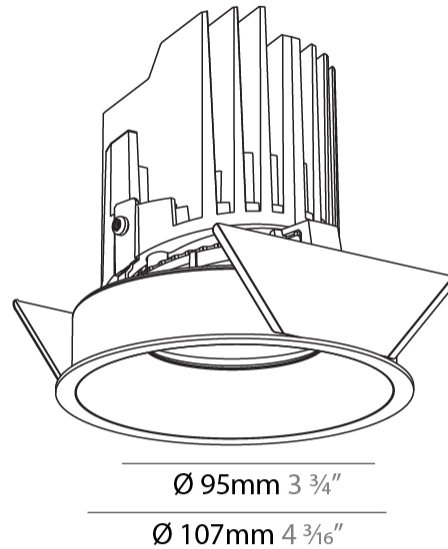

PHYSICAL

Shape: Round
Diameter (mm): 107
Diameter (in): 4 3/16
Height (mm): 112
Height (in): 4 7/16
Ceiling Thickness (mm): 10 / 12.5 / 15
Ceiling Thickness (in): 3/8 or 1/2 or 9/16
Min. Recessing Depth (mm): 130
Min. Recessing Depth (in): 5 1/8
Light Distribution: Adjustable / Downlight
Weight (kg): 0.452
Weight (lbs): 1
Fixture Finish: SSR / BKV / CWI / CRY / HAB / UFT / ITA / RUA / FTG / MYG / LOD / PUS / FRO / FUP / KIA / POP / BLS / SPG / MEY / GOH / GUM / CHC / COM / ABZ / JAG / OBR / MOS / ROR
Fixture Material: Aluminum Die Cast
Cut-out Measurements: 98mm / 3 7/8"

ELECTRICAL

Lamp Type: LED (Zhaga Standard)
Input Wattage (W): 13.2 / 16.5
Total Output Wattage (W): 12 / 14
Dimming: Tri-Mode (Non-Dimming and Phase Dimming (120Vac only) and 0-10V Dimming)
Driver Included: No
Driver Location: Recessed Housing
Driver Type: Constant Current - Universal
Driver Class: Class 2
Housing: See components
Input Voltage (V): 120 - 277
Constant Current (MA): 350

LED

Number of LEDs: 1
Color Temperature (°K): 2700 / 3000 / 3500 / 4000
Max. Delivered Lumen (lm): 790 / 880 / 950 / 970
Nominal Lumen (lm): 960 / 1070 / 1156 / 1180
CRI: >90 CRI
Efficiency (%): 88.5
Lamp Life (hrs): 50000

OPTICAL

Reflector°: 10
Adjustability: Rotational 355°; Tilt 10°

RATINGS AND CERTIFICATIONS

Certified By: Certified for North American Standards
IP rating: IP54

112mm 4 7/16"