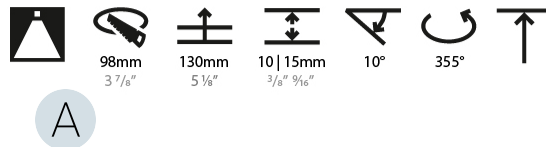

OPTICAL

Reflector°: 10
 Adjustability: Rotational 355°; Tilt 10°

RATINGS AND CERTIFICATIONS

Certified By: Certified for North American Standards
 IP rating: IP54

112mm 4 7/16"

BIONIQ ROUND SEMI ADJUSTABLE RECESSED