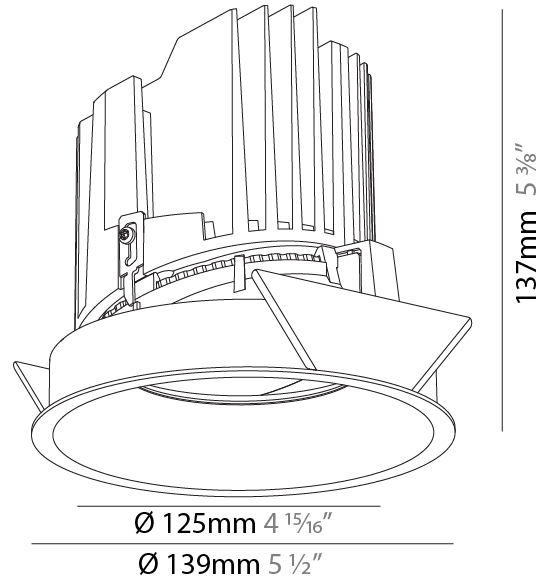

GENERAL

Series: Bioniq
 Subseries: Bioniq Round Semi Adjustable
 Brand: Prolicht
 Division: Architectural
 Mounting Type: Recessed
 Mounting Location: Ceiling
 Subcategory: Downlight

PHYSICAL

Shape: Round
 Diameter (mm): 139
 Diameter (in): 5 1/2
 Height (mm): 137
 Height (in): 5 3/8
 Ceiling Thickness (mm): 10 / 12.5 / 15
 Ceiling Thickness (in): 3/8 or 1/2 or 9/16
 Min. Recessing Depth (mm): 150
 Min. Recessing Depth (in): 5 7/8
 Light Distribution: Adjustable / Downlight
 Weight (kg): 0.851
 Weight (lbs): 1.88
 Fixture Finish: SSR / BKV / CWI / CRY / HAB / UFT / ITA / RUA / FTG / MYG / LOD / PUS / FRO / FUP / KIA / POP / BLS / SPG / MEY / GOH / GUM / CHC / COM / ABZ / JAG / OBR / MOS / ROR
 Fixture Material: Aluminum Die Cast
 Cut-out Measurements: 130mm / 5 1/8"

LED

Number of LEDs: 1
 Color Temperature (°K): 2700 / 3000 / 3500 / 4000
 Max. Delivered Lumen (lm): 810 / 900 / 970 / 990
 Nominal Lumen (lm): 960 / 1070 / 1156 / 1180
 CRI: >90 CRI
 Efficiency (%): 0.905
 Lamp Life (hrs): 50000

OPTICAL

Reflector°: 10
 Adjustability: Rotational 355°; Tilt 10°

RATINGS AND CERTIFICATIONS

Certified By: Certified for North American Standards
 IP rating: IP54

	130mm 5 1/8"	150mm 5 7/8"	10 15mm 3/8" 9/16"	10°	355°	